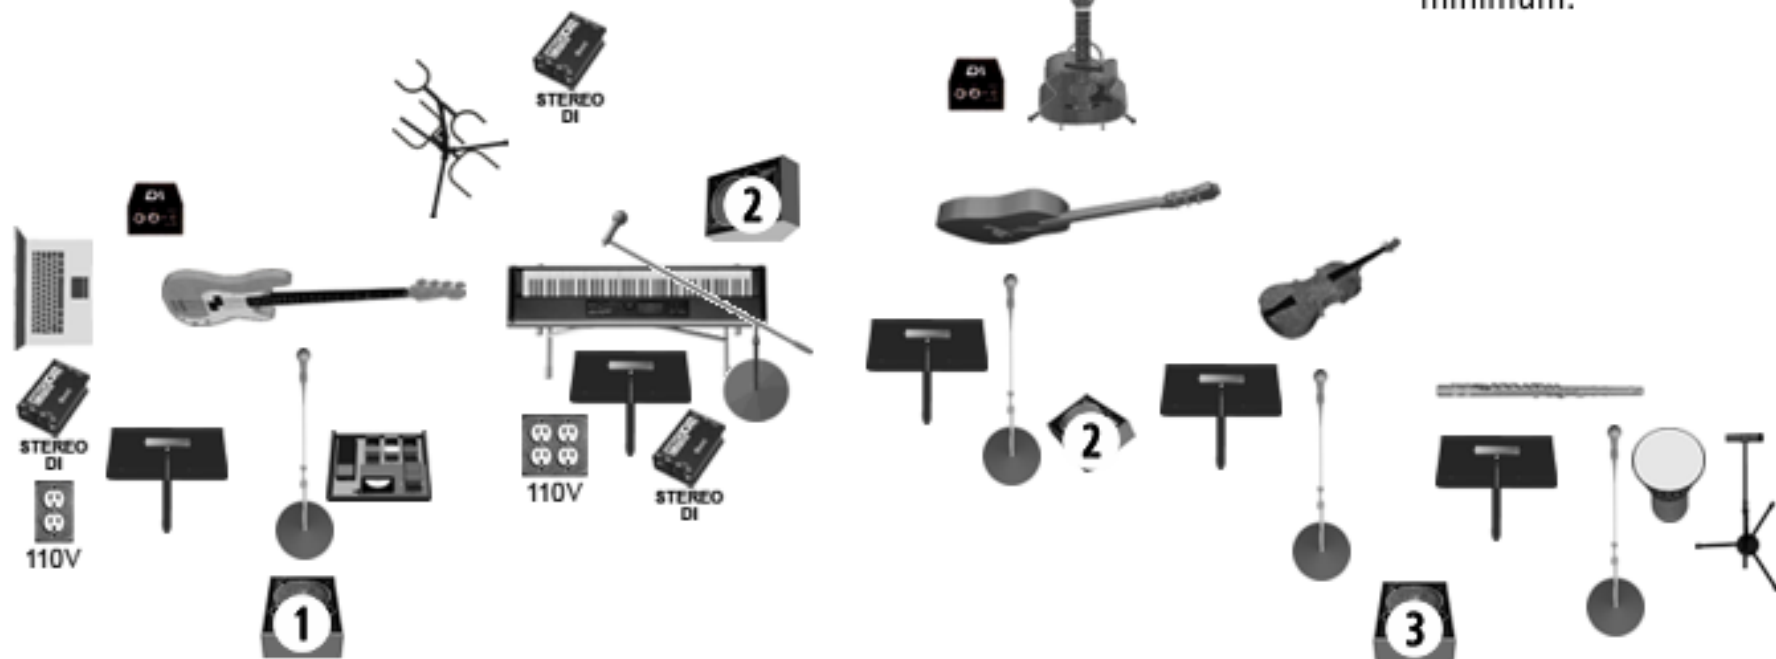

Screen should be above musician's heads or the band/screen offset to the side.

Concert lighting is preferred. Two Lekos at 90° on a fader to highlight band and shuttered off the screen at a minimum.

Linda Marie Smith "Selkie From The Sea" – 4 piece – keys

- 1) Vocal Left Rob
- 2) Vocal Gtr Pos. (Linda)
- 3) Vocal Piano Pos. (Linda)
- 4) Violin/Voc (Katherine)
- 5) Flute/Voc (Eugenia)
- 6) Djembe (Eugenia)
- 7) Bass
- 8) Ac Gtr 1 Pick Up (Mic)

- 9) Ac Gtr 1 Pick Up (PZM)
- 10) Ac Gtr 2 "Water Green"
- 11) Piano Keyboard Left
- 12) Piano Keyboard Right
- 13) Laptop Play Back Left
- 14) Laptop Play Back Right
- 15) Reverb Return Left
- 16) Reverb Return Right

Linda plays piano and acoustic guitar. Robert plays her guitar when not playing the bass. Reverb for vocal mics.

Laptop will need a VGA or HDMI cable run to the video projector. Laptop audio includes; Walk-In ocean sounds, narration between songs and a drum/synth bed for "Surrender To The Sea".